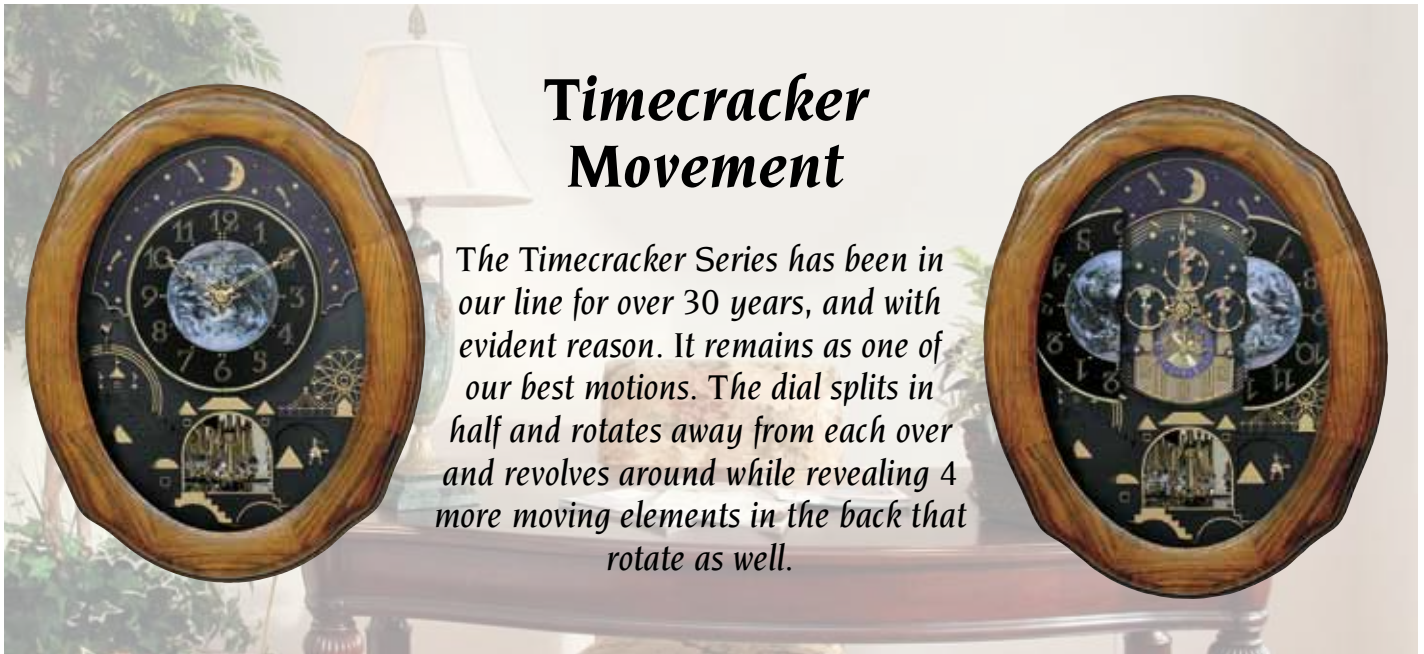

### Marvelous

Contemporary has never looked this Marvelous. This clock has a total of 37 different colored crystals. On the hour, the dial opens into 6 sections revealing instruments and music notes that rotate to one of the 30 melodies. The flower-shaped wheel at the bottom of the clock steadily rotates and is embellished with crystals. Clock is battery quartz operated.

## Timecracker Movement

The Timecracker Series has been in our line for over 30 years, and with evident reason. It remains as one of our best motions. The dial splits in half and rotates away from each other and revolves around while revealing 4 more moving elements in the back that rotate as well.